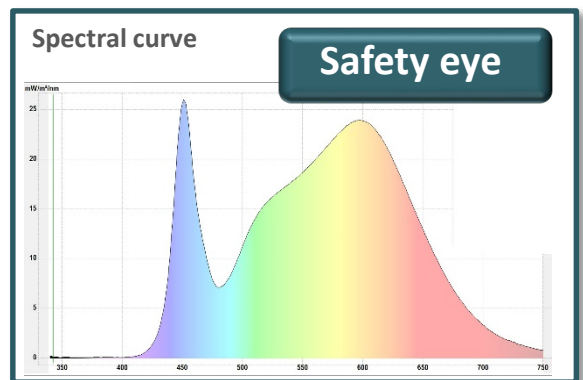

SAP no.	Colours	Energy consumption KW/1000 h	Lm	Lm/W	Colour T°	CRI	Source's lifetime*	Warranty	Net weight	EAN code
400124560	Black	6,8	400	100	3000K 4000K 6000K	>80	30000h	2 years	0,72 kg	3595560029495

* Light emission of the lighting source

** Average use: 1000h/year